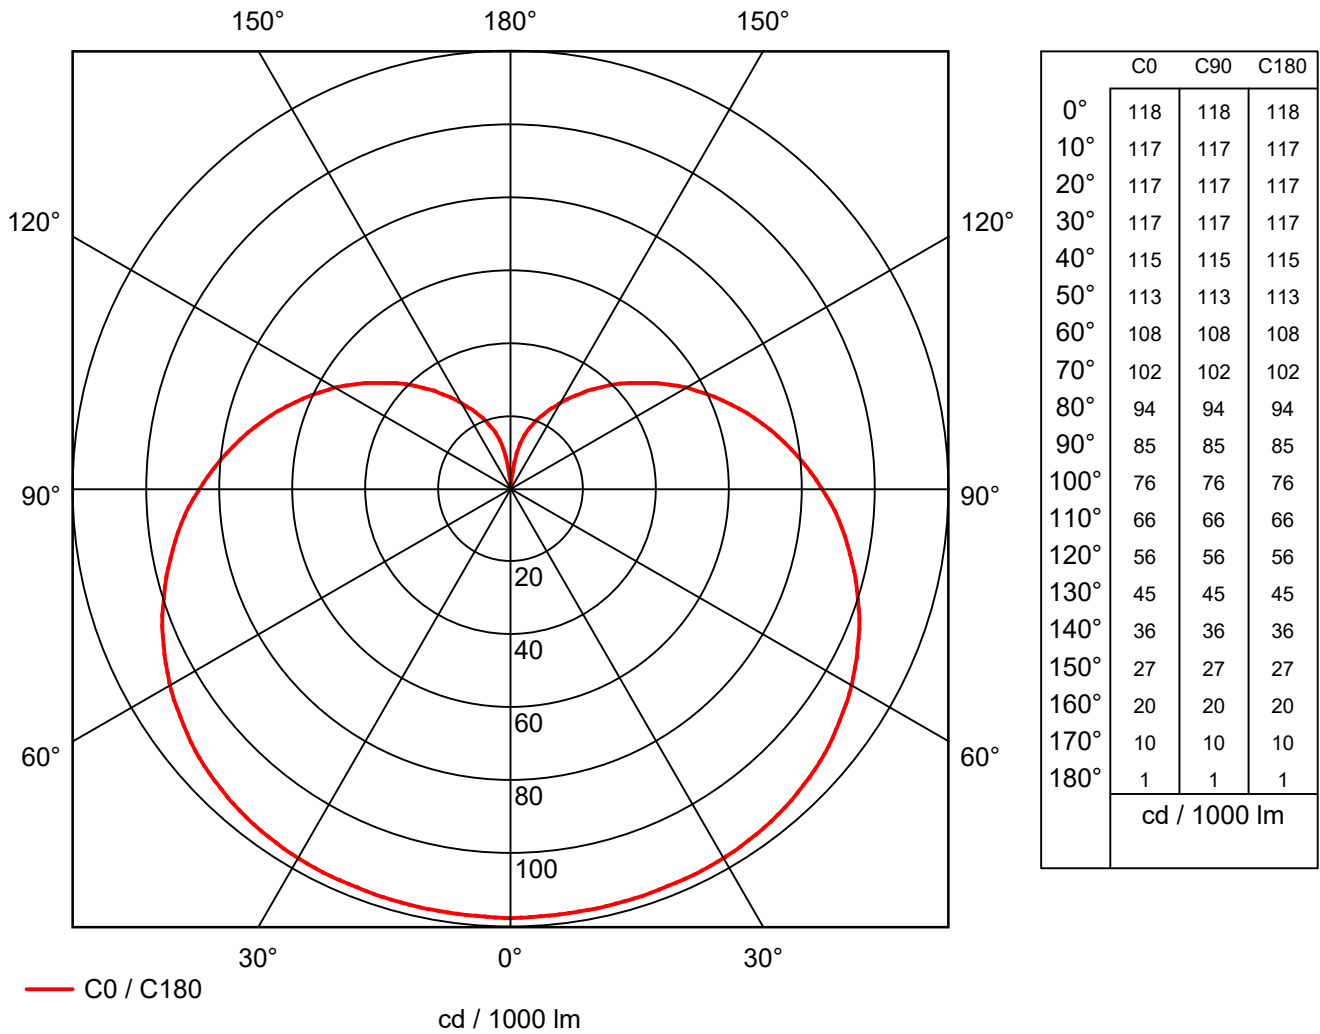

#### Luminaire data

Luminaire efficiency : 100%  
Luminaire efficacy : 100 lm/W  
Classification : B21 ↓66.4% ↑33.6%  
CIE Flux Codes : 28 54 78 66 100  
UGR 4H 8H : 25.4 / 25.4  
Power : 8 W  
Luminous flux : 800 lm

#### Equipped with

Quantity : 1  
Designation :  
Colour :  
Luminous flux : 800 lm

Dimensions : Ø60 mm x 95 mm

## 1.1.2 LDC

Manufacturer : Ansell Lighting  
 Order number : AOCTOW/A60LED/TW/E27  
 Luminaire name : OCTO WiZ A60 Tuneable White Smart Lamp  
 Equipment : 1 x 8 W / 800 lm  
 Dimensions : D 60 mm x H 95 mm  
 File name : rlx\_20210315161742.Idt

Efficiency factor : 100%  
 Luminaire efficacy : 100 lm/W (B21)  
 Light distribution : rotationally symmetric  
 Beam Angle : -- C0-C180